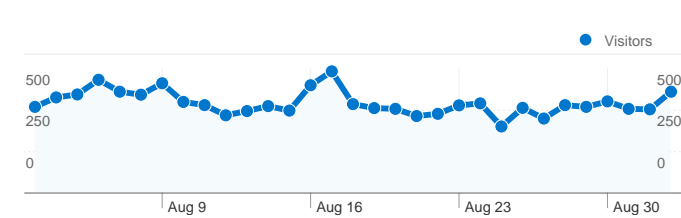

Site Usage

11,515 Visits

72.76% Bounce Rate

24,624 Pageviews

00:01:43 Avg. Time on Site

2.14 Pages/Visit

94.65% % New Visits

Visitors Overview

Visitors
11,021

Map Overlay

Traffic Sources Overview

- **Search Engines**
8,882.00 (77.13%)
- **Referring Sites**
1,909.00 (16.58%)
- **Direct Traffic**
724.00 (6.29%)

Content Overview

Pages	Pageviews	% Pageviews
/2008/10/15/the-34-most-	9,164	37.22%
/2008/10/30/the-7-sexiest-	1,511	6.14%
/2008/11/10/42-of-the-hottest-	1,096	4.45%
/2008/11/03/the-28-most-	1,059	4.30%
/2008/08/19/18-ridiculously-hot-	1,043	4.24%

11,021 people visited this site

11,515 Visits

11,021 Absolute Unique Visitors

24,624 Pageviews

2.14 Average Pageviews

00:01:43 Time on Site

72.76% Bounce Rate

94.65% New Visits

11,515 visits came from 126 countries/territories

Site Usage						
Visits	Pages/Visit	Avg. Time on Site	% New Visits	Bounce Rate		
11,515 % of Site Total: 100.00%	2.14 Site Avg: 2.14 (0.00%)	00:01:43 Site Avg: 00:01:43 (0.00%)	94.79% Site Avg: 94.65% (0.15%)	72.76% Site Avg: 72.76% (0.00%)		
Country/Territory	Visits	Pages/Visit	Avg. Time on Site	% New Visits	Bounce Rate	
United States	6,589	2.26	00:01:48	94.45%	71.83%	
United Kingdom	1,148	1.70	00:01:15	95.73%	79.62%	
Canada	717	2.44	00:01:47	95.68%	69.60%	
Australia	461	2.15	00:02:14	92.62%	69.41%	
India	270	1.71	00:00:57	95.93%	77.04%	
Germany	238	1.66	00:01:00	94.96%	80.25%	
Philippines	111	2.52	00:02:10	98.20%	72.07%	
France	96	1.76	00:01:00	96.88%	65.62%	
Netherlands	91	2.03	00:01:32	92.31%	70.33%	