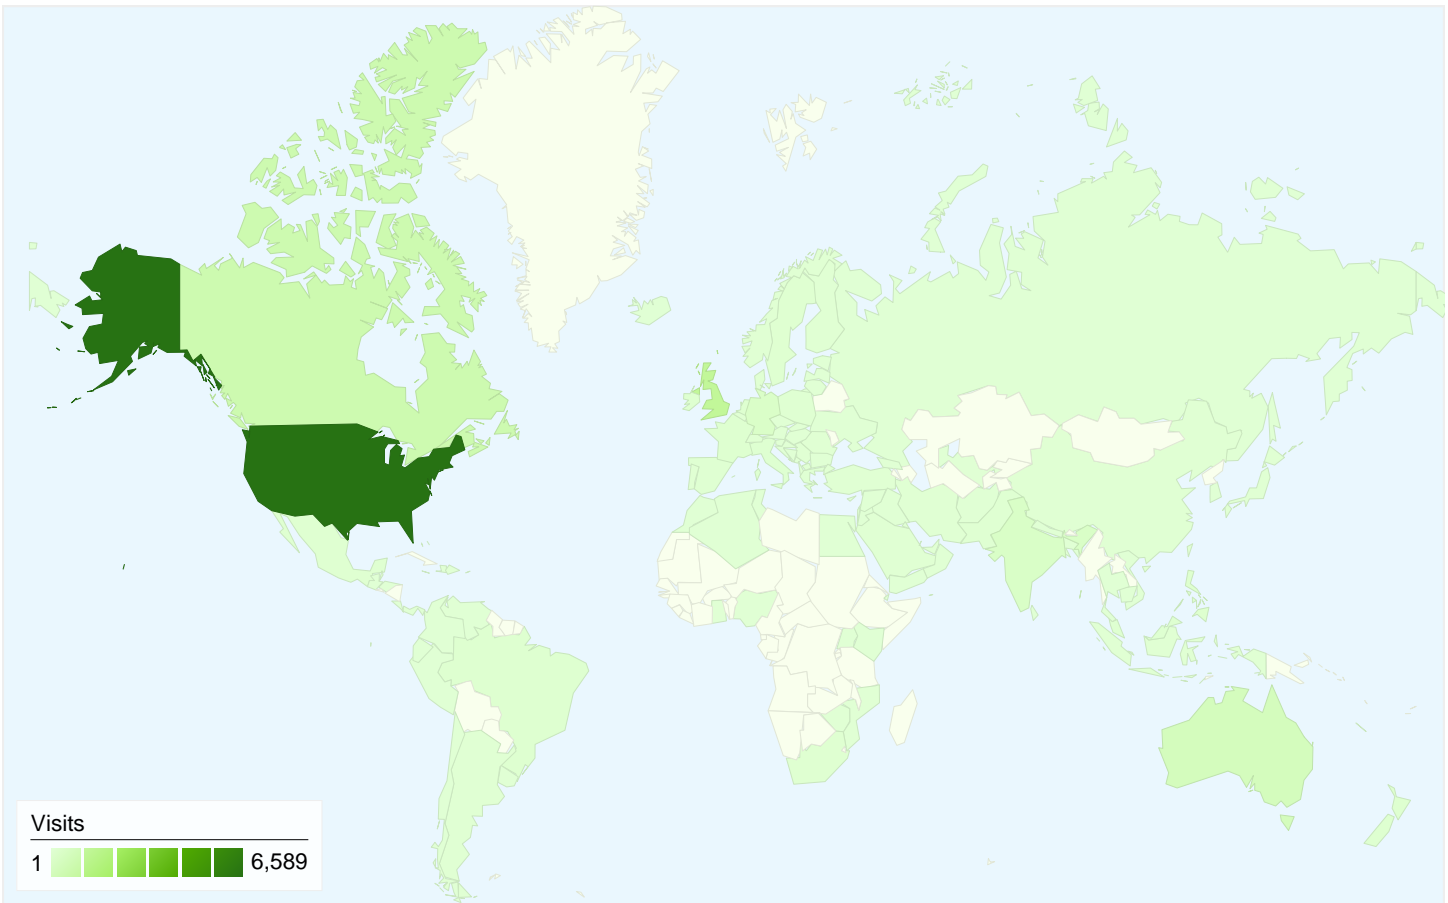

Visitors
11,021

Map Overlay

Traffic Sources Overview

- **Search Engines**
8,882.00 (77.13%)
- **Referring Sites**
1,909.00 (16.58%)
- **Direct Traffic**
724.00 (6.29%)

Content Overview

Pages	Pageviews	% Pageviews
/2008/10/15/the-34-most-	9,164	37.22%
/2008/10/30/the-7-sexiest-	1,511	6.14%
/2008/11/10/42-of-the-hottest-	1,096	4.45%
/2008/11/03/the-28-most-	1,059	4.30%
/2008/08/19/18-ridiculously-hot-	1,043	4.24%

11,021 people visited this site

11,515 Visits

11,021 Absolute Unique Visitors

24,624 Pageviews

2.14 Average Pageviews

00:01:43 Time on Site

72.76% Bounce Rate

94.65% New Visits

Traffic Sources Overview

Aug 3, 2010 - Sep 2, 2010

Comparing to: Site

All traffic sources sent a total of 11,515 visits

6.29% Direct Traffic

16.58% Referring Sites

77.13% Search Engines

- Search Engines**
8,882.00 (77.13%)
- Referring Sites**
1,909.00 (16.58%)
- Direct Traffic**
724.00 (6.29%)

11,515 visits came from 126 countries/territories

Site Usage						
Visits	Pages/Visit	Avg. Time on Site	% New Visits	Bounce Rate		
11,515 % of Site Total: 100.00%	2.14 Site Avg: 2.14 (0.00%)	00:01:43 Site Avg: 00:01:43 (0.00%)	94.79% Site Avg: 94.65% (0.15%)	72.76% Site Avg: 72.76% (0.00%)		
Country/Territory	Visits	Pages/Visit	Avg. Time on Site	% New Visits	Bounce Rate	
United States	6,589	2.26	00:01:48	94.45%	71.83%	
United Kingdom	1,148	1.70	00:01:15	95.73%	79.62%	
Canada	717	2.44	00:01:47	95.68%	69.60%	
Australia	461	2.15	00:02:14	92.62%	69.41%	
India	270	1.71	00:00:57	95.93%	77.04%	
Germany	238	1.66	00:01:00	94.96%	80.25%	
Philippines	111	2.52	00:02:10	98.20%	72.07%	
France	96	1.76	00:01:00	96.88%	65.62%	
Netherlands	91	2.03	00:01:32	92.31%	70.33%	