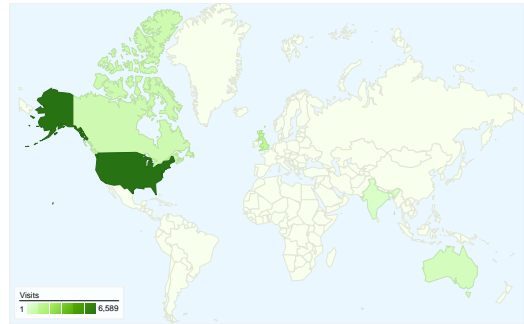

Site Usage

11,515 Visits

72.76% Bounce Rate

24,624 Pageviews

00:01:43 Avg. Time on Site

2.14 Pages/Visit

94.65% % New Visits

Visitors Overview

Visitors
11,021

Map Overlay

Traffic Sources Overview

- **Search Engines**
8,882.00 (77.13%)
- **Referring Sites**
1,909.00 (16.58%)
- **Direct Traffic**
724.00 (6.29%)

Content Overview

Pages	Pageviews	% Pageviews
/2008/10/15/the-34-most-	9,164	37.22%
/2008/10/30/the-7-sexiest-	1,511	6.14%
/2008/11/10/42-of-the-hottest-	1,096	4.45%
/2008/11/03/the-28-most-	1,059	4.30%
/2008/08/19/18-ridiculously-hot-	1,043	4.24%

11,021 people visited this site

11,515 Visits

11,021 Absolute Unique Visitors

24,624 Pageviews

2.14 Average Pageviews

00:01:43 Time on Site

72.76% Bounce Rate

94.65% New Visits

11,515 visits came from 126 countries/territories

Site Usage						
Visits	Pages/Visit	Avg. Time on Site	% New Visits	Bounce Rate		
11,515 % of Site Total: 100.00%	2.14 Site Avg: 2.14 (0.00%)	00:01:43 Site Avg: 00:01:43 (0.00%)	94.79% Site Avg: 94.65% (0.15%)	72.76% Site Avg: 72.76% (0.00%)		
Country/Territory	Visits	Pages/Visit	Avg. Time on Site	% New Visits	Bounce Rate	
United States	6,589	2.26	00:01:48	94.45%	71.83%	
United Kingdom	1,148	1.70	00:01:15	95.73%	79.62%	
Canada	717	2.44	00:01:47	95.68%	69.60%	
Australia	461	2.15	00:02:14	92.62%	69.41%	
India	270	1.71	00:00:57	95.93%	77.04%	
Germany	238	1.66	00:01:00	94.96%	80.25%	
Philippines	111	2.52	00:02:10	98.20%	72.07%	
France	96	1.76	00:01:00	96.88%	65.62%	
Netherlands	91	2.03	00:01:32	92.31%	70.33%	